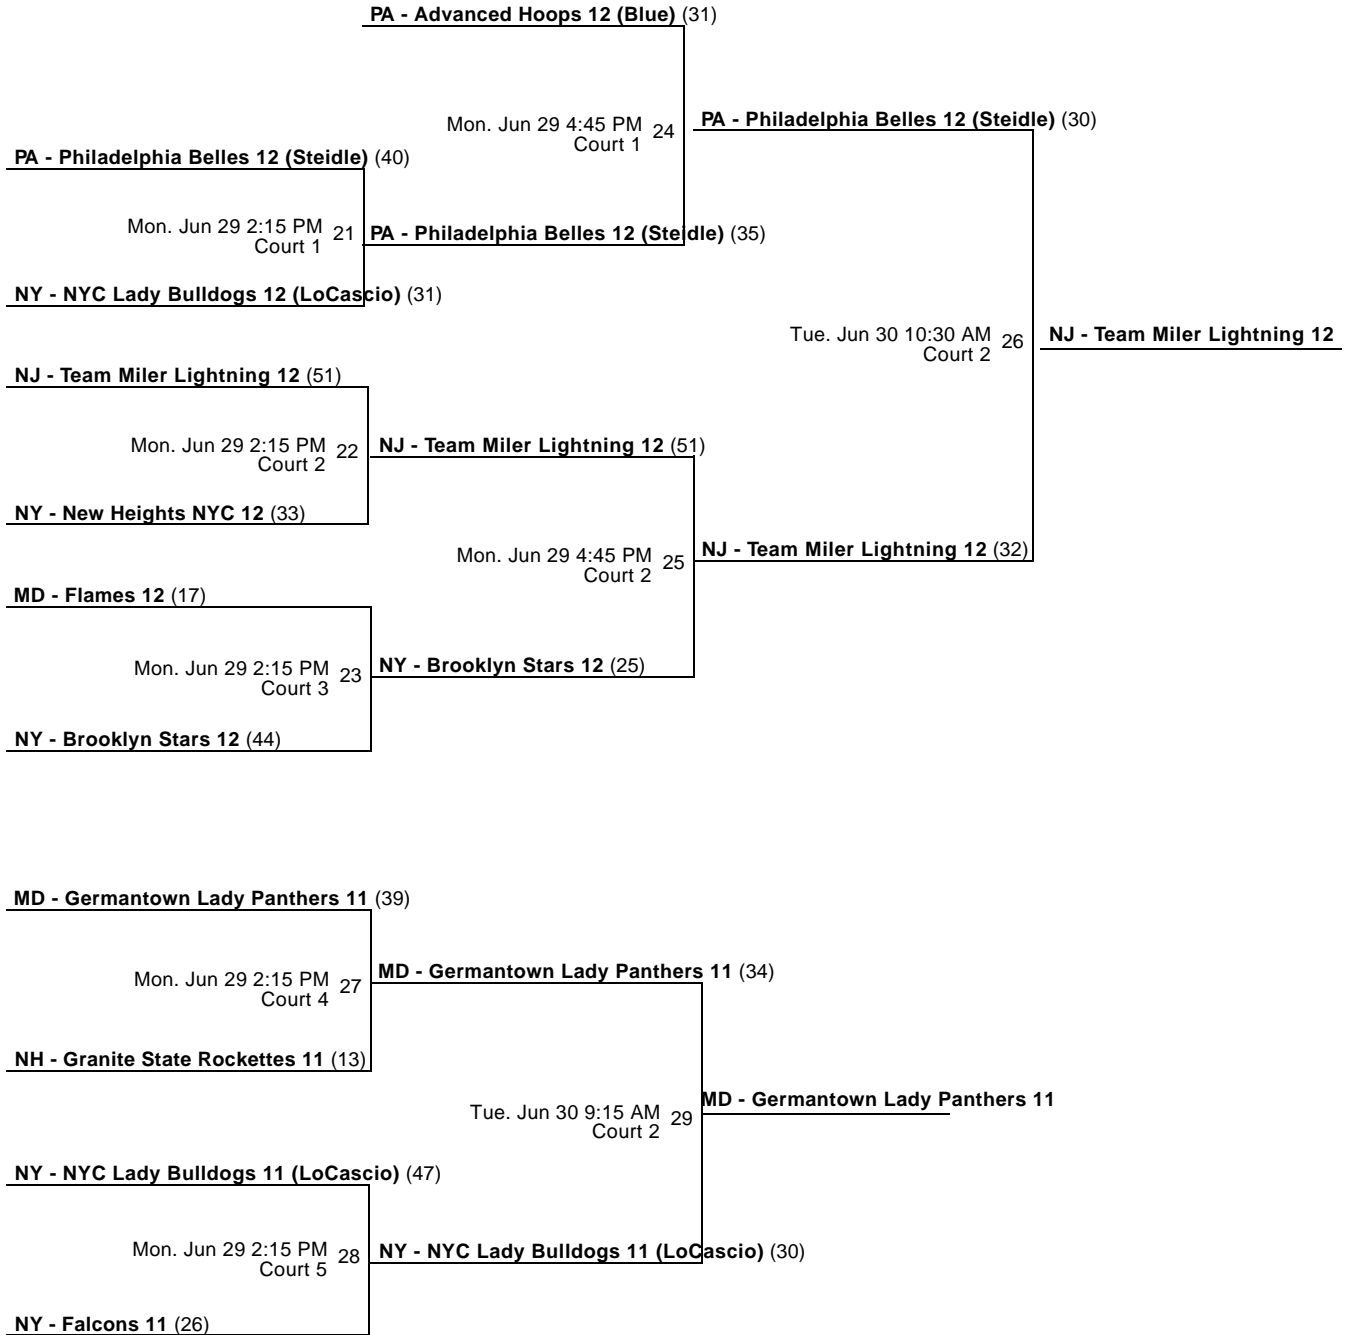

Hershey National Showcase
12 / 11 Under Championship

Jun 27-30, 2015

Court 2 - Central Dauphin HS Court 1 - PA Farm Show Arena Court 2 - PA Farm Show Arena
Court 3 - PA Farm Show Arena Court 4 - PA Farm Show Arena Court 5 - PA Farm Show Arena

Hershey National Showcase

Jun 27-30, 2015

10 / 9 Under

Pool JJ

	W	L	PD	
JJ1 NJ - Sparks 10	5	0	66	1st
JJ2 NY - New Heights NYC 10	3	2	9	2nd
JJ6 PA - Mid Penn Motion 10	3	2	6	3rd
JJ3 VA - Loudoun Freedom 10	3	2	7	4th
JJ5 MA - Mass Attack 10	1	4	-38	5th
JJ4 PA - The Heart Throbs 10	0	5	-50	6th

Date	Time	Court	Away/Home	Score
Sat, 6/27	8:00 AM	1	JJ2 vs JJ5	33 - 31
Sat, 6/27	8:00 AM	4	JJ4 vs JJ6	22 - 50
Sat, 6/27	10:30 AM	1	JJ2 vs JJ6	32 - 22
Sat, 6/27	11:45 AM	1	JJ1 vs JJ3	41 - 25
Sat, 6/27	2:15 PM	1	JJ1 vs JJ4	33 - 22
Sat, 6/27	2:15 PM	3	JJ3 vs JJ5	32 - 23
Sun, 6/28	1:00 PM	1	JJ1 vs JJ5	49 - 24
Sun, 6/28	1:00 PM	2	JJ2 vs JJ4	24 - 12
Sun, 6/28	1:00 PM	3	JJ3 vs JJ6	28 - 29
Sun, 6/28	6:00 PM	1	JJ1 vs JJ6	44 - 23
Sun, 6/28	6:00 PM	2	JJ2 vs JJ3	27 - 32
Sun, 6/28	6:00 PM	3	JJ4 vs JJ5	22 - 25
Mon, 6/29	11:45 AM	1	JJ1 vs JJ2	33 - 23
Mon, 6/29	11:45 AM	2	JJ3 vs JJ4	26 - 17
Mon, 6/29	1:00 PM	3	JJ5 vs JJ6	27 - 43

Pool KK

	W	L	PD	
KK2 NJ - JK MBA Jaguars 10	5	0	66	1st
KK4 VA - PV Vogues 10 (Ruff)	4	1	43	2nd
KK1 NY - Staten Island Lady Gators 10	3	2	12	3rd
KK3 NY - Lightning 10 (Lepore)	2	3	-12	4th
KK5 PA - Central PA Elite 10 (Davis)	1	4	-34	5th
KK6 NY - NYC Lady Bulldogs 9 (White)	0	5	-75	6th

Date	Time	Court	Away/Home	Score
Sat, 6/27	8:00 AM	2	KK2 vs KK5	42 - 16
Sat, 6/27	9:15 AM	1	KK4 vs KK6	36 - 8
Sat, 6/27	10:30 AM	2	KK3 vs KK5	31 - 27
Sat, 6/27	11:45 AM	2	KK1 vs KK4	24 - 37
Sat, 6/27	1:00 PM	1	KK2 vs KK6	38 - 8
Sat, 6/27	2:15 PM	2	KK1 vs KK3	41 - 31
Sun, 6/28	2:15 PM	1	KK1 vs KK5	26 - 10
Sun, 6/28	2:15 PM	2	KK2 vs KK4	35 - 29
Sun, 6/28	2:15 PM	3	KK3 vs KK6	50 - 17
Sun, 6/28	6:00 PM	4	KK4 vs KK5	47 - 11
Sun, 6/28	7:15 PM	1	KK1 vs KK6	46 - 12
Sun, 6/28	7:15 PM	2	KK2 vs KK3	40 - 21
Mon, 6/29	1:00 PM	6	KK5 vs KK6	15 - 0
Mon, 6/29	1:00 PM	7	KK1 vs KK2	21 - 36
Mon, 6/29	1:00 PM	8	KK3 vs KK4	27 - 33