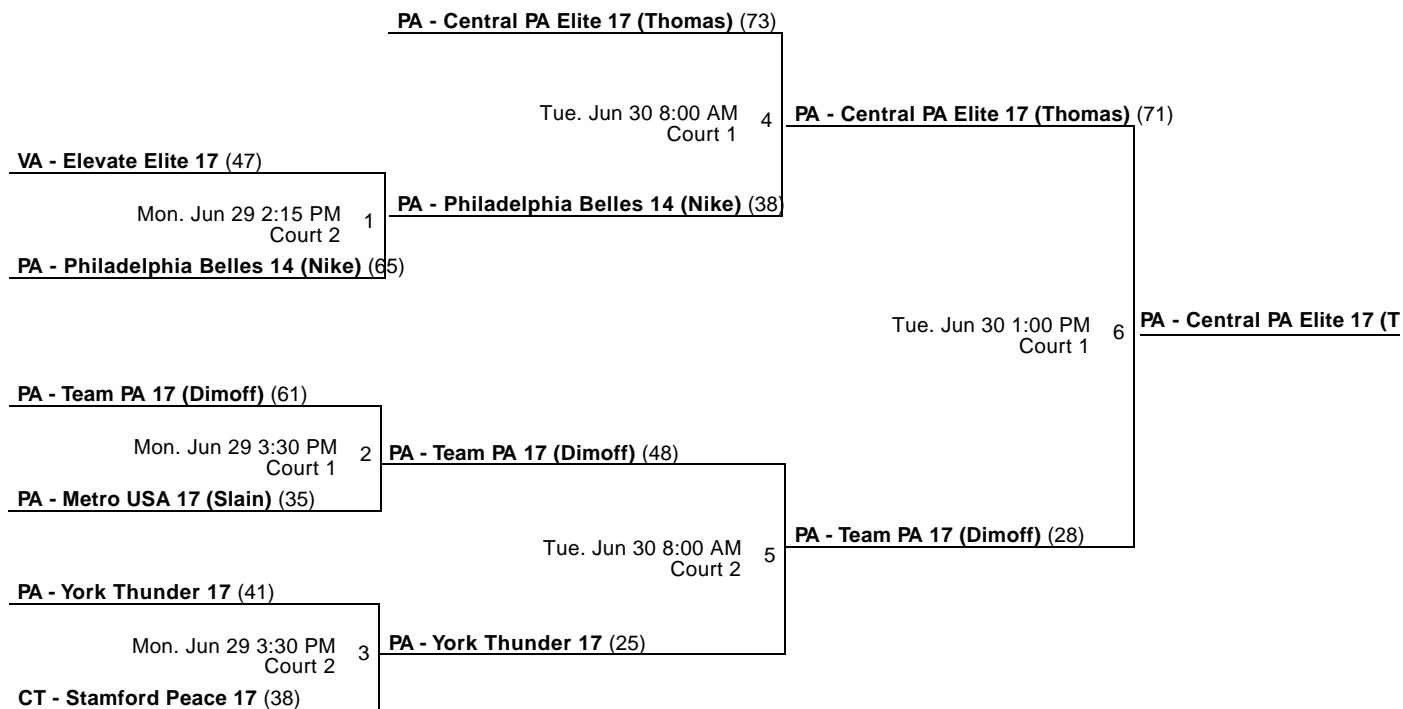

Hershey National Showcase

Jun 27-30, 2015

Pool G

	W	L	PD	
G5 PA - Metro USA 17 (Slain)	4	1	57	1st
G6 VA - Vogues 17	4	1	30	2nd
G1 NY - STNY Flyers 17	4	1	40	3rd
G2 MD - Metro Lady Celtics 17	2	3	-7	4th
G4 VA - HoopNation 17	1	4	-45	5th
G3 PA - Lady Trojans 17	0	5	-75	6th

Date	Time	Court	Away/Home	Score
Sat, 6/27	4:45 PM	1	G1 vs G3	55 - 24
Sat, 6/27	4:45 PM	2	G2 vs G5	29 - 46
Sat, 6/27	4:45 PM	1	G4 vs G6	30 - 55
Sat, 6/27	7:15 PM	2	G3 vs G5	16 - 55
Sat, 6/27	7:15 PM	1	G1 vs G4	52 - 31
Sat, 6/27	7:15 PM	2	G2 vs G6	41 - 48
Sun, 6/28	10:30 AM	1	G2 vs G4	51 - 29
Sun, 6/28	10:30 AM	2	G3 vs G6	15 - 48
Sun, 6/28	10:30 AM	2	G1 vs G5	61 - 58
Sun, 6/28	2:15 PM	1	G2 vs G3	44 - 21
Sun, 6/28	2:15 PM	2	G4 vs G5	9 - 45
Sun, 6/28	2:15 PM	2	G1 vs G6	45 - 53
Mon, 6/29	10:30 AM	1	G3 vs G4	18 - 35
Mon, 6/29	10:30 AM	2	G5 vs G6	48 - 30
Mon, 6/29	10:30 AM	2	G1 vs G2	56 - 24

Courts

Main - Camp Curtain HS
Court 1 - Central Dauphin HS
Court 2 - Central Dauphin HS
Court 3 - Milton Hershey HS

Court 1 - Central Dauphin East HS
Court 1 - Harrisburg HS
Court 2 - Harrisburg HS

Court 1 - Milton Hershey HS
Court 2 - Central Dauphin East HS
Court 2 - Milton Hershey HS

Powered by Exposure Basketball Events

Hershey National Showcase 17 Under Championship

Jun 27-30, 2015

Court 1 - Central Dauphin HS Court 2 - Central Dauphin HS

Revised 6/30/2015 7:14 PM - Powered by Exposure Basketball Events