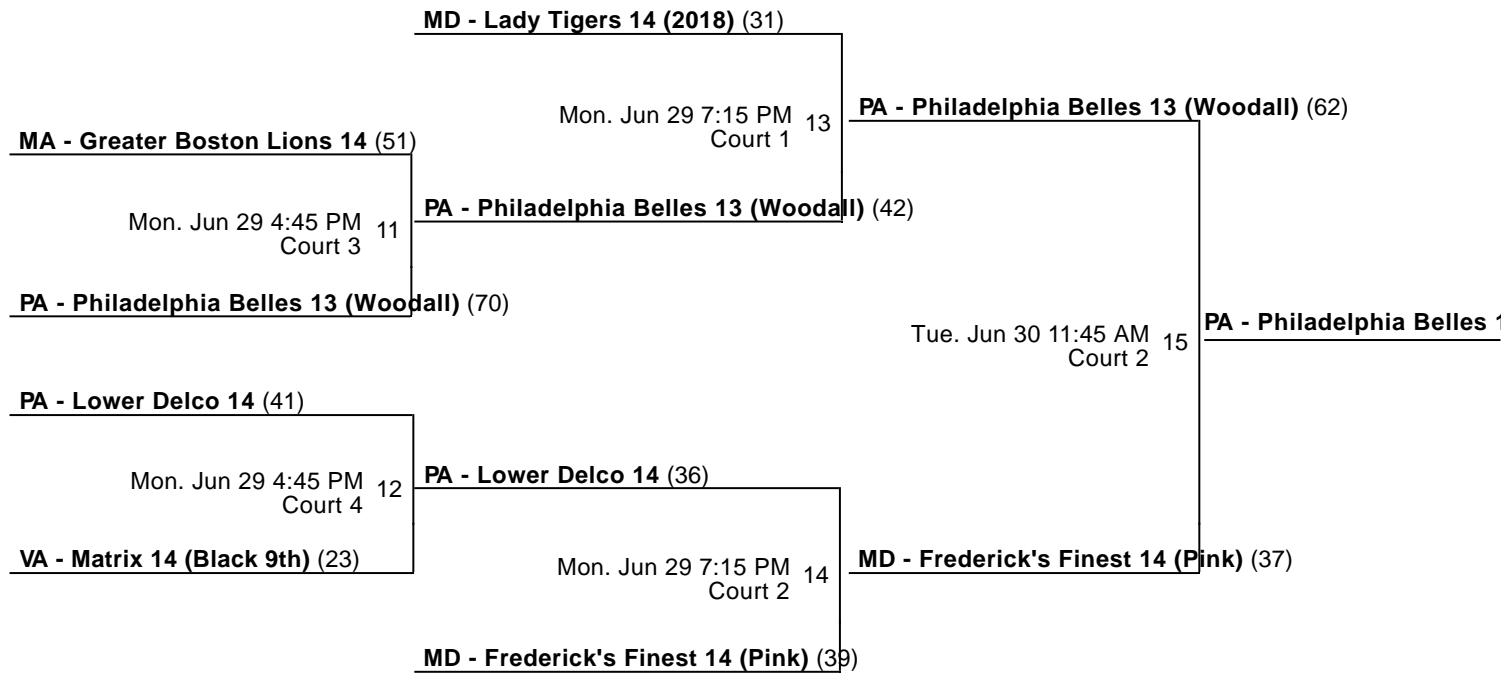

Courts

Main - Camp Curtain HS
 Court 1 - Central Dauphin HS
 Court 2 - Central Dauphin East HS
 Court 10 - PA Farm Show Arena

Court 1 - Harrisburg HS
 Court 1 - Central Dauphin East HS
 Court 2 - Harrisburg HS
 Court 11 - PA Farm Show Arena

Court 1 - Milton Hershey HS
 Court 2 - Central Dauphin HS
 Court 2 - Milton Hershey HS
 Court 12 - PA Farm Show Arena

Powered by Exposure Basketball Events

Hershey National Showcase
14 Under Championship
 Jun 27-30, 2015