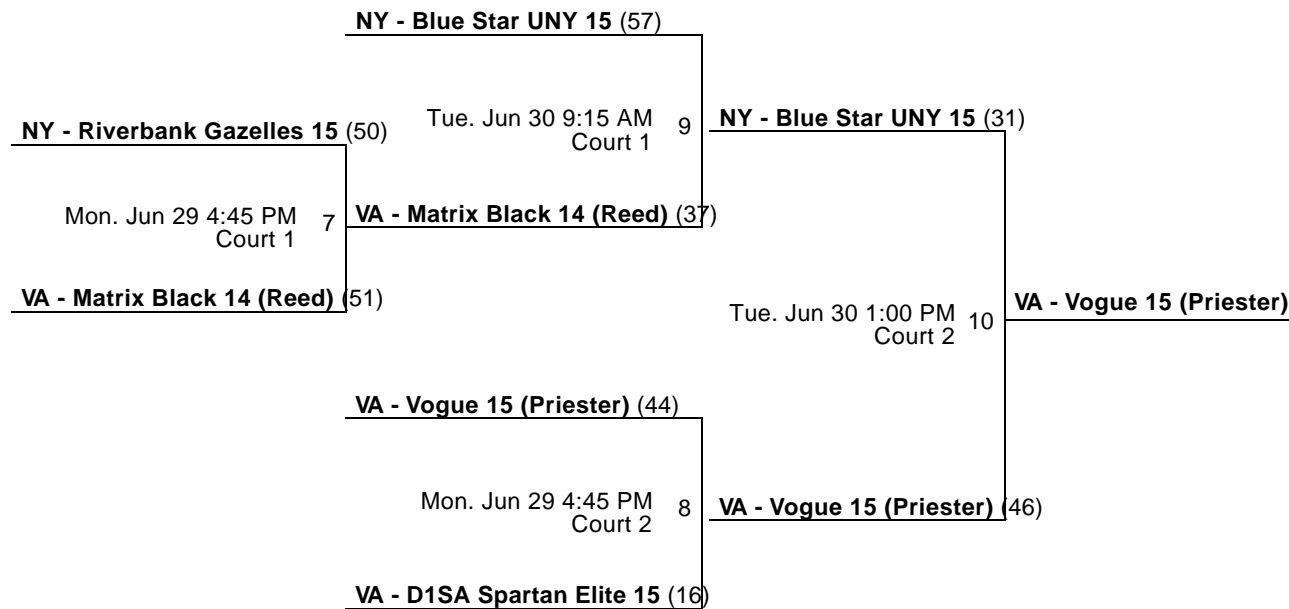

Hershey National Showcase
15 Under Championship
Jun 27-30, 2015

Court 1 - Central Dauphin HS   Court 2 - Central Dauphin HS

Revised 6/30/2015 2:10 PM - Powered by Exposure Basketball Events

Hershey National Showcase

Jun 27-30, 2015

14 Under

Pool M

	W	L	PD	
M3 VA - Matrix 14 (Black 9th)	4	0	58	1st
M5 NY - Gauchos 14	2	2	3	2nd
M1 NY - Castle Lady Knights 14	2	2	-2	3rd
M2 MA - Central Mass Shooters 15	2	2	0	4th
M4 VA - LTT Select 14	0	4	-59	5th

Date	Time	Court	Away/Home	Score

Sat, 6/27	8:00 AM	1	O4 vs M4	~~67~~ - 44
Sat, 6/27	9:15 AM	2	M1 vs M3	0 - 15
Sat, 6/27	9:15 AM	1	M2 vs M5	48 - 44
Sat, 6/27	11:45 AM	2	O2 vs M2	~~56~~ - ~~67~~
Sat, 6/27	11:45 AM	2	M1 vs M4	71 - 44
Sat, 6/27	1:00 PM	1	M3 vs M5	53 - 40
Sun, 6/28	10:30 AM	MN	O3 vs M3	~~40~~ - ~~42~~
Sun, 6/28	2:15 PM	11	O1 vs M1	~~45~~ - ~~0~~
Sun, 6/28	2:15 PM	1	M4 vs M5	26 - 61
Sun, 6/28	3:30 PM	1	M2 vs M3	36 - 52
Sun, 6/28	4:45 PM	1	M1 vs M5	37 - 42
Sun, 6/28	6:00 PM	2	M2 vs M4	63 - 49
Mon, 6/29	9:15 AM	12	O5 vs M5	~~49~~ - 44
Mon, 6/29	2:15 PM	1	M1 vs M2	51 - 48
Mon, 6/29	2:15 PM	1	M3 vs M4	47 - 27

Pool N

	W	L	PD	
N4 MD - Lady Tigers 14 (2018)	5	0	75	1st
N3 RI - Team BSB 14	4	1	17	2nd
N5 VA - Elevate Elite 14	2	3	-15	3rd
N1 IN - The Family 14	2	3	-9	4th
N2 PA - Philadelphia Belles 14 (Fabbi)	1	4	-24	5th
N6 CT - Starters 14	1	4	-44	6th

Date	Time	Court	Away/Home	Score

Sat, 6/27	8:00 AM	MN	N4 vs N6	74 - 23
Sat, 6/27	8:00 AM	11	N1 vs N3	55 - 63
Sat, 6/27	8:00 AM	12	N2 vs N5	54 - 55
Sat, 6/27	11:45 AM	MN	N2 vs N6	66 - 15
Sat, 6/27	11:45 AM	11	N1 vs N4	45 - 82
Sat, 6/27	11:45 AM	12	N3 vs N5	54 - 53
Sun, 6/28	8:00 AM	MN	N3 vs N6	55 - 36
Sun, 6/28	8:00 AM	11	N1 vs N5	59 - 82
Sun, 6/28	8:00 AM	12	N2 vs N4	39 - 64
Sun, 6/28	11:45 AM	MN	N1 vs N6	69 - 55
Sun, 6/28	11:45 AM	11	N4 vs N5	61 - 32
Sun, 6/28	11:45 AM	12	N2 vs N3	61 - 69
Mon, 6/29	8:00 AM	10	N1 vs N2	15 - 0
Mon, 6/29	8:00 AM	11	N3 vs N4	23 - 68
Mon, 6/29	8:00 AM	12	N5 vs N6	43 - 65